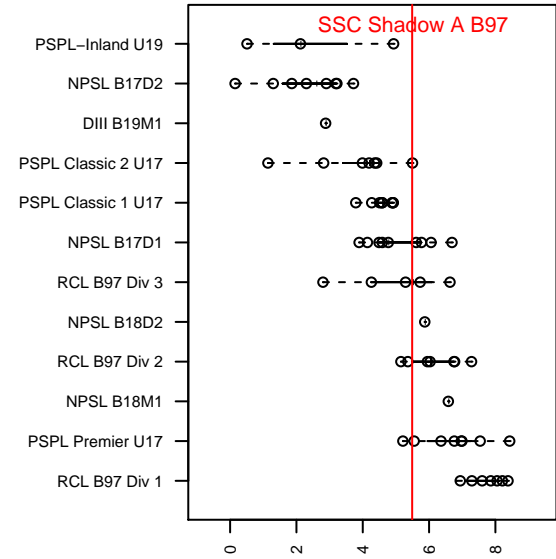

## SSC Shadow A B97

Spokane SC Shadow  
 Spokane, WA  
 B97 total strength=1644  
 attack=22.26 defense=15.64  
 fall league = RCL B97 Div 2, RCL B97 7V2  
 notes= Leonard 2012, 2013

alt names used:  
 SPOKANE SOOCER SHADOW SSC SHADOV  
 SSC Shadow B97  
 SSC Shadow B97-A  
 SSC Shadow B97-A  
 SSC Shadow B97-A  
 SSC SHADOW B97 JOHNSON (WA)

**attack and defense variance (black dot)  
relative to other teams  
and top 10 in region**

**attack and defense rating  
relative to others at age  
and all opponents in last 13 months**

**Performance relative to 13 month average**