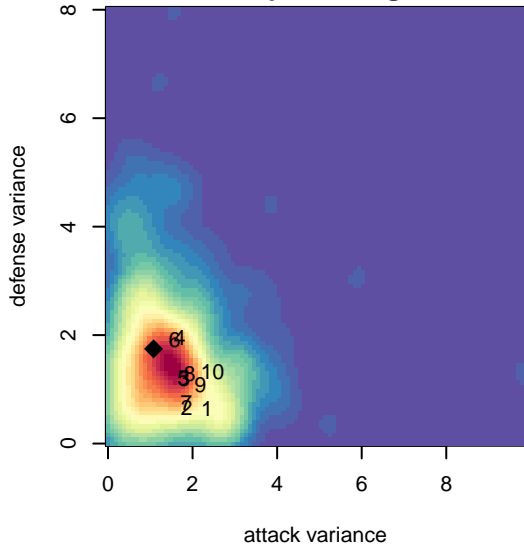

## SSC Shadow A B97

Spokane SC Shadow  
 Spokane, WA  
 B97 total strength=1644  
 attack=22.26 defense=15.64  
 fall league = RCL B97 Div 2, RCL B97 7V2  
 notes= Leonard 2012, 2013

alt names used:  
 SPOKANE SOOCER SHADOW SSC SHADOV  
 SSC Shadow B97  
 SSC Shadow B97-A  
 SSC Shadow B97-A  
 SSC Shadow B97-A  
 SSC SHADOW B97 JOHNSON (WA)

**attack and defense variance (black dot)  
relative to other teams  
and top 10 in region**

**attack and defense rating  
relative to others at age  
and all opponents in last 13 months**

**Performance relative to 13 month average**