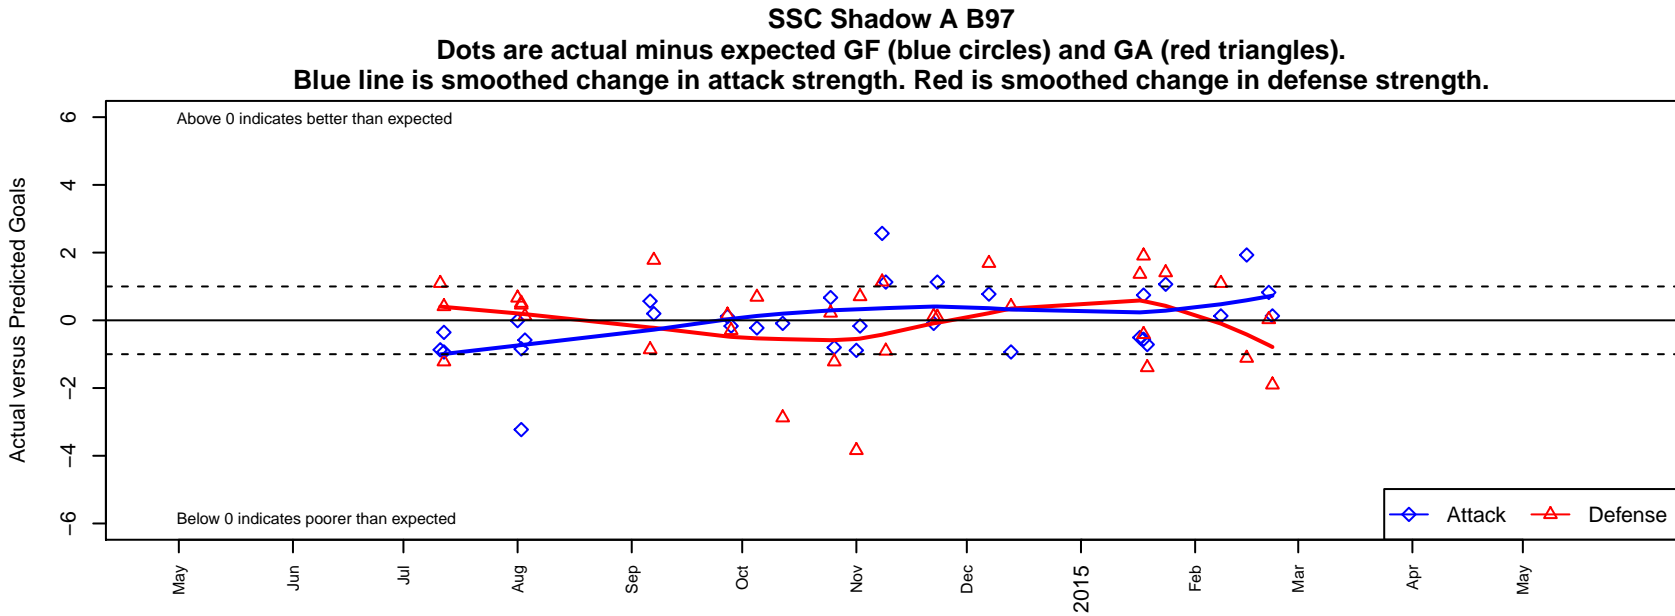

## SSC Shadow A B97

Spokane SC Shadow  
 Spokane, WA  
 B97 total strength=1644  
 attack=22.26 defense=15.64  
 fall league = RCL B97 Div 2, RCL B97 7V2  
 notes= Leonard 2012, 2013

alt names used:  
 SPOKANE SOOCER SHADOW SSC SHADOV  
 SSC Shadow B97  
 SSC Shadow B97-A  
 SSC Shadow B97-A  
 SSC Shadow B97-A  
 SSC SHADOW B97 JOHNSON (WA)

**attack and defense variance (black dot)  
relative to other teams  
and top 10 in region**

**attack and defense rating  
relative to others at age  
and all opponents in last 13 months**

**Performance relative to 13 month average**