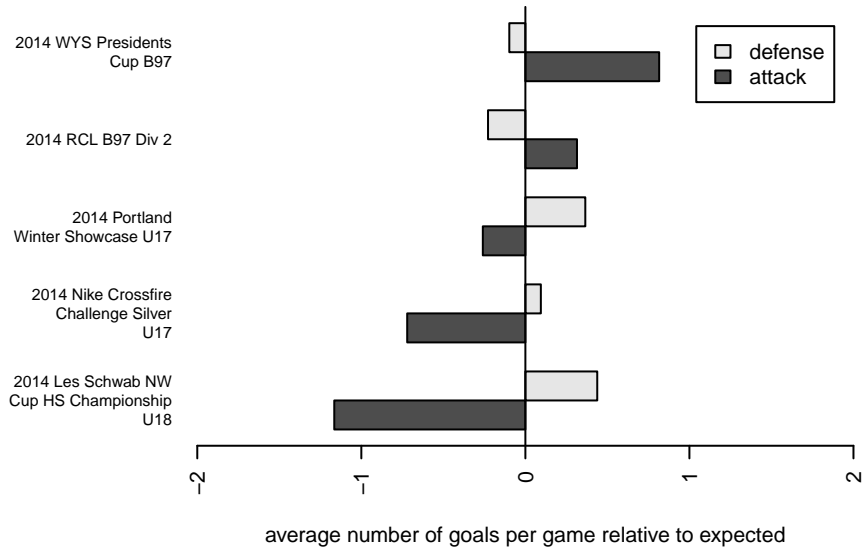

## SSC Shadow A B97

Spokane SC Shadow  
 Spokane, WA  
 B97 total strength=1644  
 attack=22.26 defense=15.64  
 fall league = RCL B97 Div 2, RCL B97 7V2  
 notes= Leonard 2012, 2013

alt names used:  
 SPOKANE SOOCER SHADOW SSC SHADOV  
 SSC Shadow B97  
 SSC Shadow B97-A  
 SSC Shadow B97-A  
 SSC Shadow B97-A  
 SSC SHADOW B97 JOHNSON (WA)

Venues played:  
 2014 Nike Crossfire Challenge Silver U17  
 2014 Les Schwab NW Cup HS Championship I  
 2014 RCL B97 Div 2  
 2014 RCL B97 7V2  
 2014 Portland Winter Showcase U17  
 2014 WYS Presidents Cup B97

**attack and defense variance (black dot)  
relative to other teams  
and top 10 in region**

**attack and defense rating  
relative to others at age  
and all opponents in last 13 months**

**Performance relative to 13 month average**