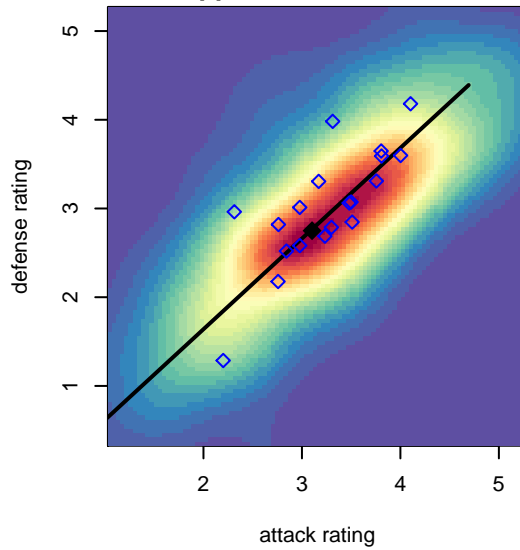

## SSC Shadow A B97

Spokane SC Shadow  
 Spokane, WA  
 B97 total strength=1644  
 attack=22.26 defense=15.64  
 fall league = RCL B97 Div 2, RCL B97 7V2  
 notes= Leonard 2012, 2013

alt names used:  
 SPOKANE SOOCER SHADOW SSC SHADOV  
 SSC Shadow B97  
 SSC Shadow B97-A  
 SSC Shadow B97-A  
 SSC Shadow B97-A  
 SSC SHADOW B97 JOHNSON (WA)

**attack and defense variance (black dot)  
relative to other teams  
and top 10 in region**

**attack and defense rating  
relative to others at age  
and all opponents in last 13 months**

**Performance relative to 13 month average**